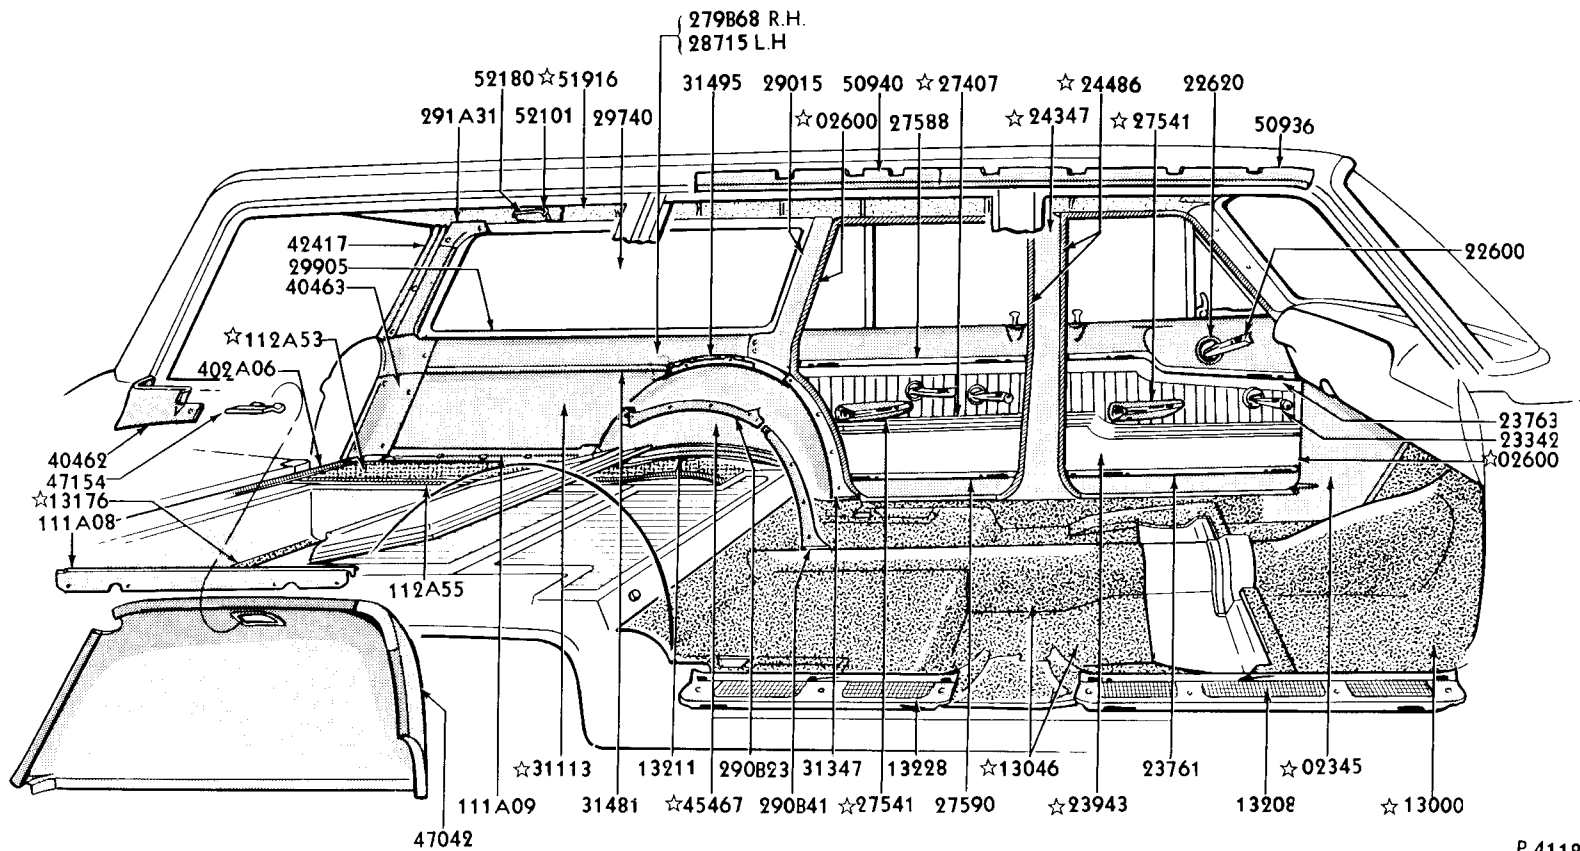

INTERIOR TRIM and RELATED PARTS - TYPICAL
 1964 FORD - BODY TYPE 76

☆REFER TO GROUP IN SOFT TRIM SECTION

INTERIOR TRIM and RELATED PARTS - TYPICAL

1963/ FAIRLANE - BODY TYPE 65

INTERIOR TRIM and RELATED PARTS - TYPICAL
 1963/ FAIRLANE - BODY TYPE 71