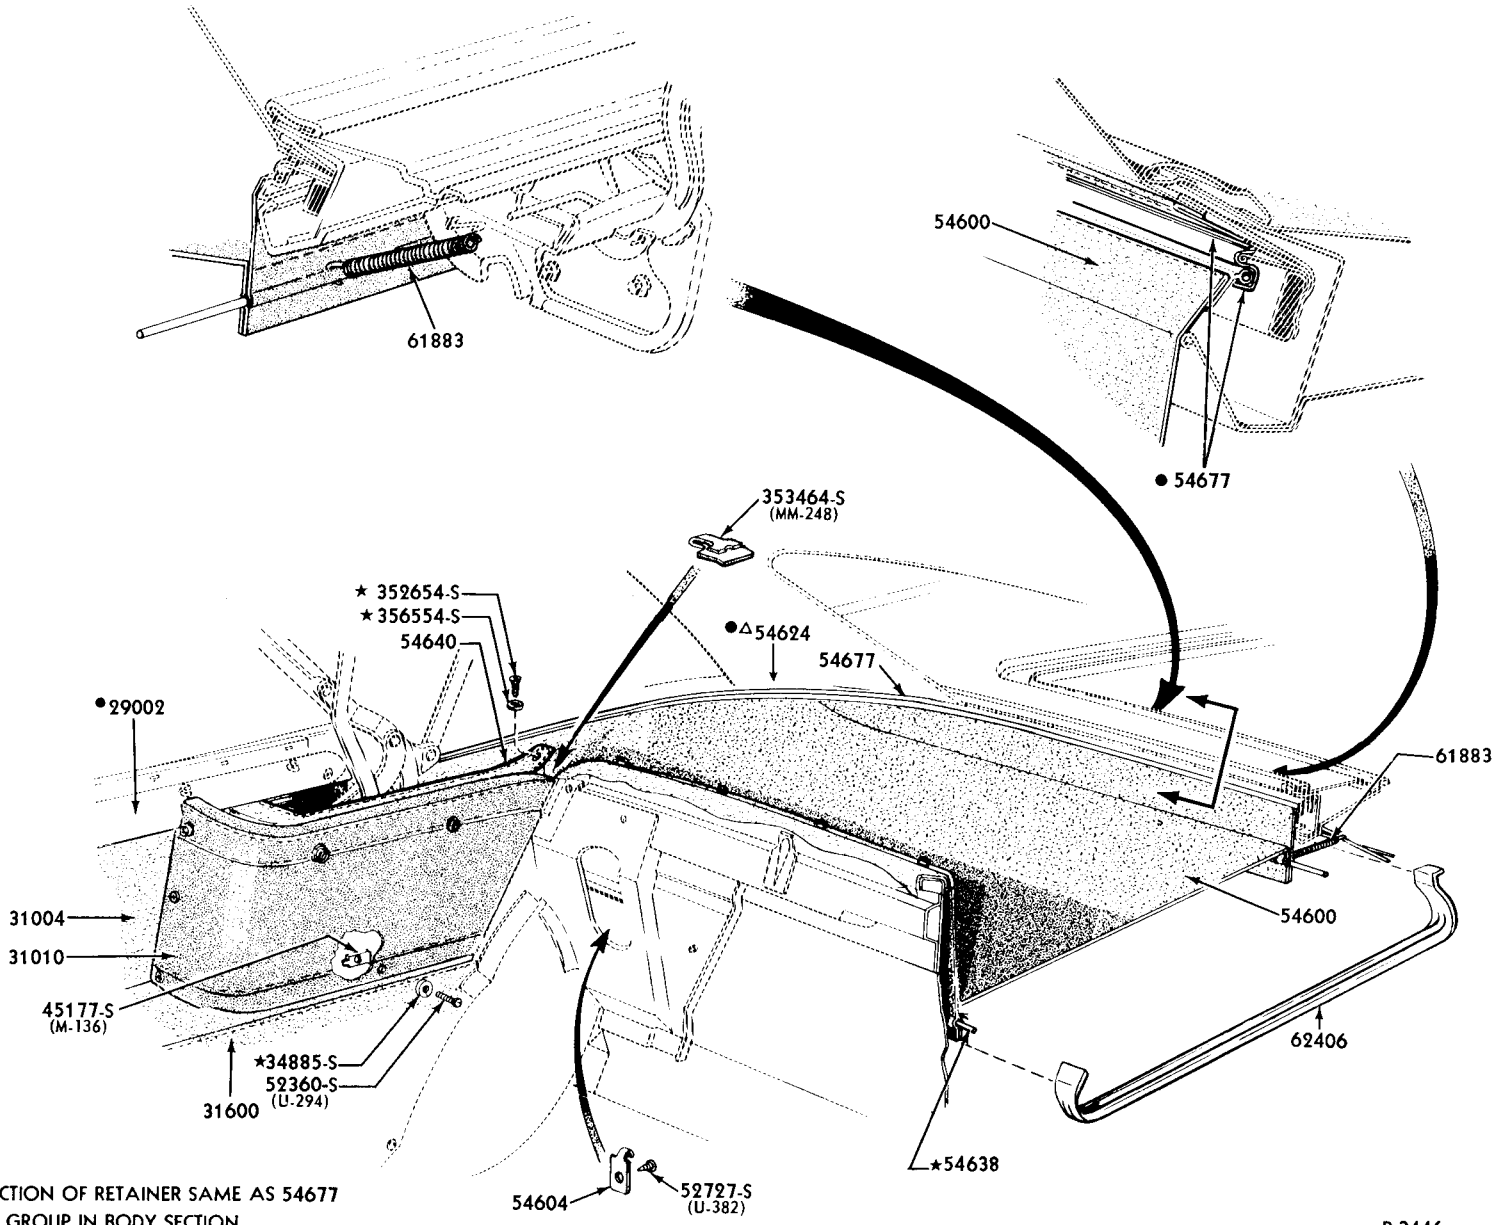

Δ CROSS SECTION OF RETAINER SAME AS 54677

● REFER TO GROUP IN BODY SECTION

FOLDING TOP COMPARTMENT TRIM and RELATED PARTS
1951/64 FORD - BODY TYPE 76, 1963/64 FALCON - BODY TYPE 73