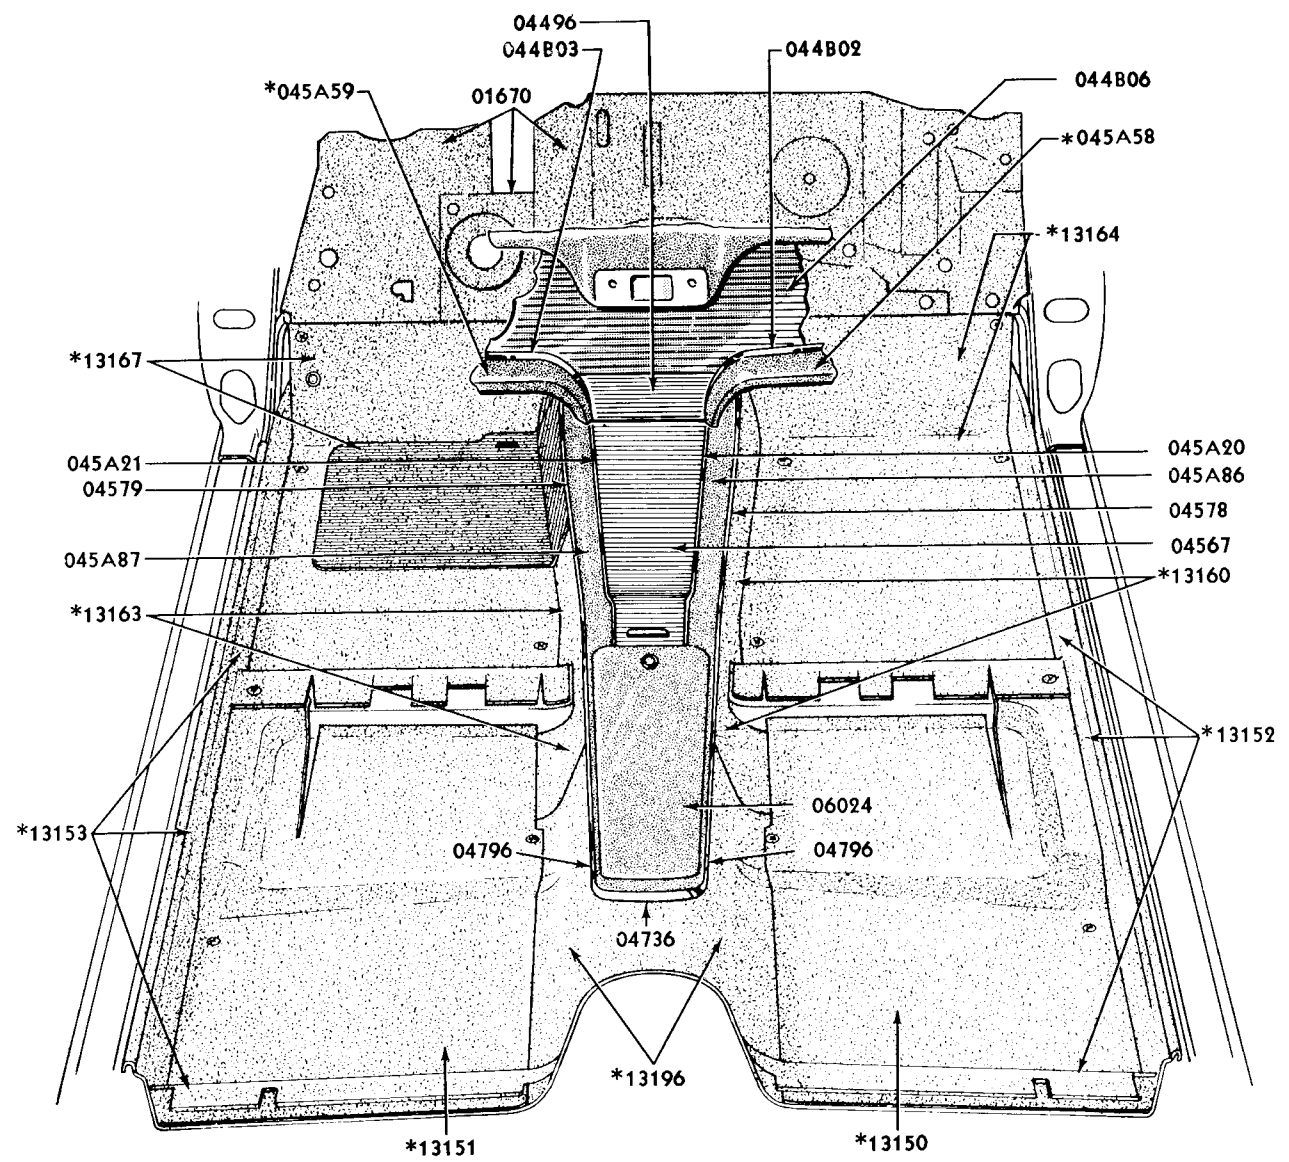

*REFER TO GROUP IN SOFT TRIM SECTION