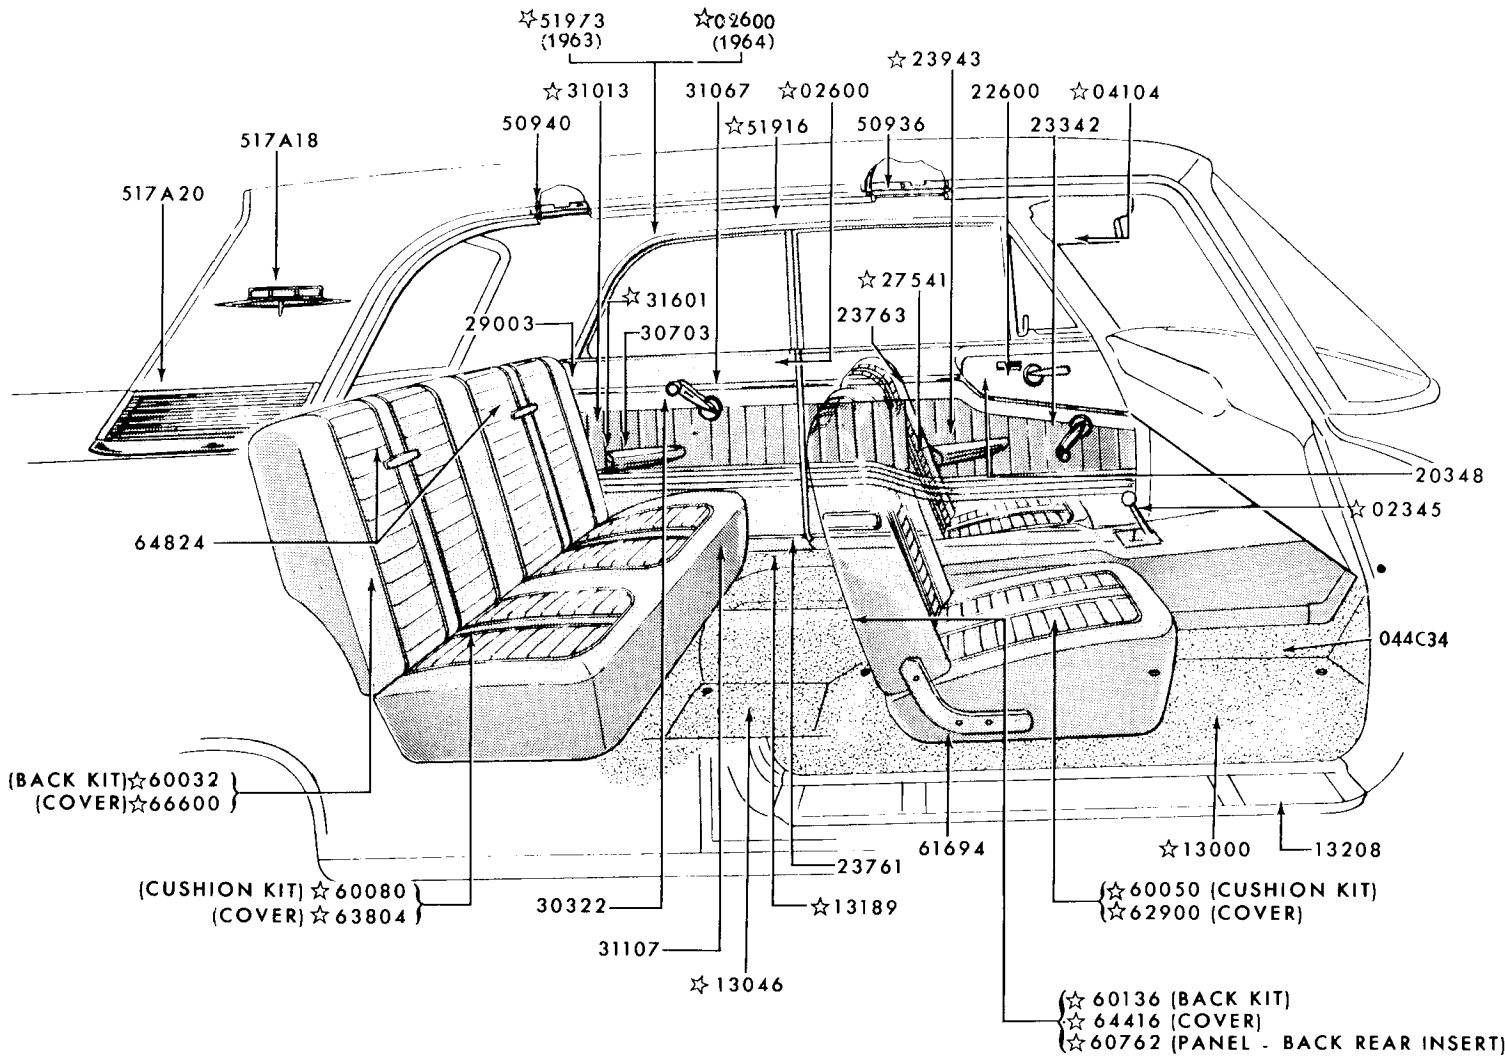

☆REFER TO GROUP IN SOFT TRIM SECTION

INTERIOR TRIM and RELATED PARTS - TYPICAL

1963/ FAIRLANE - BODY TYPE 65