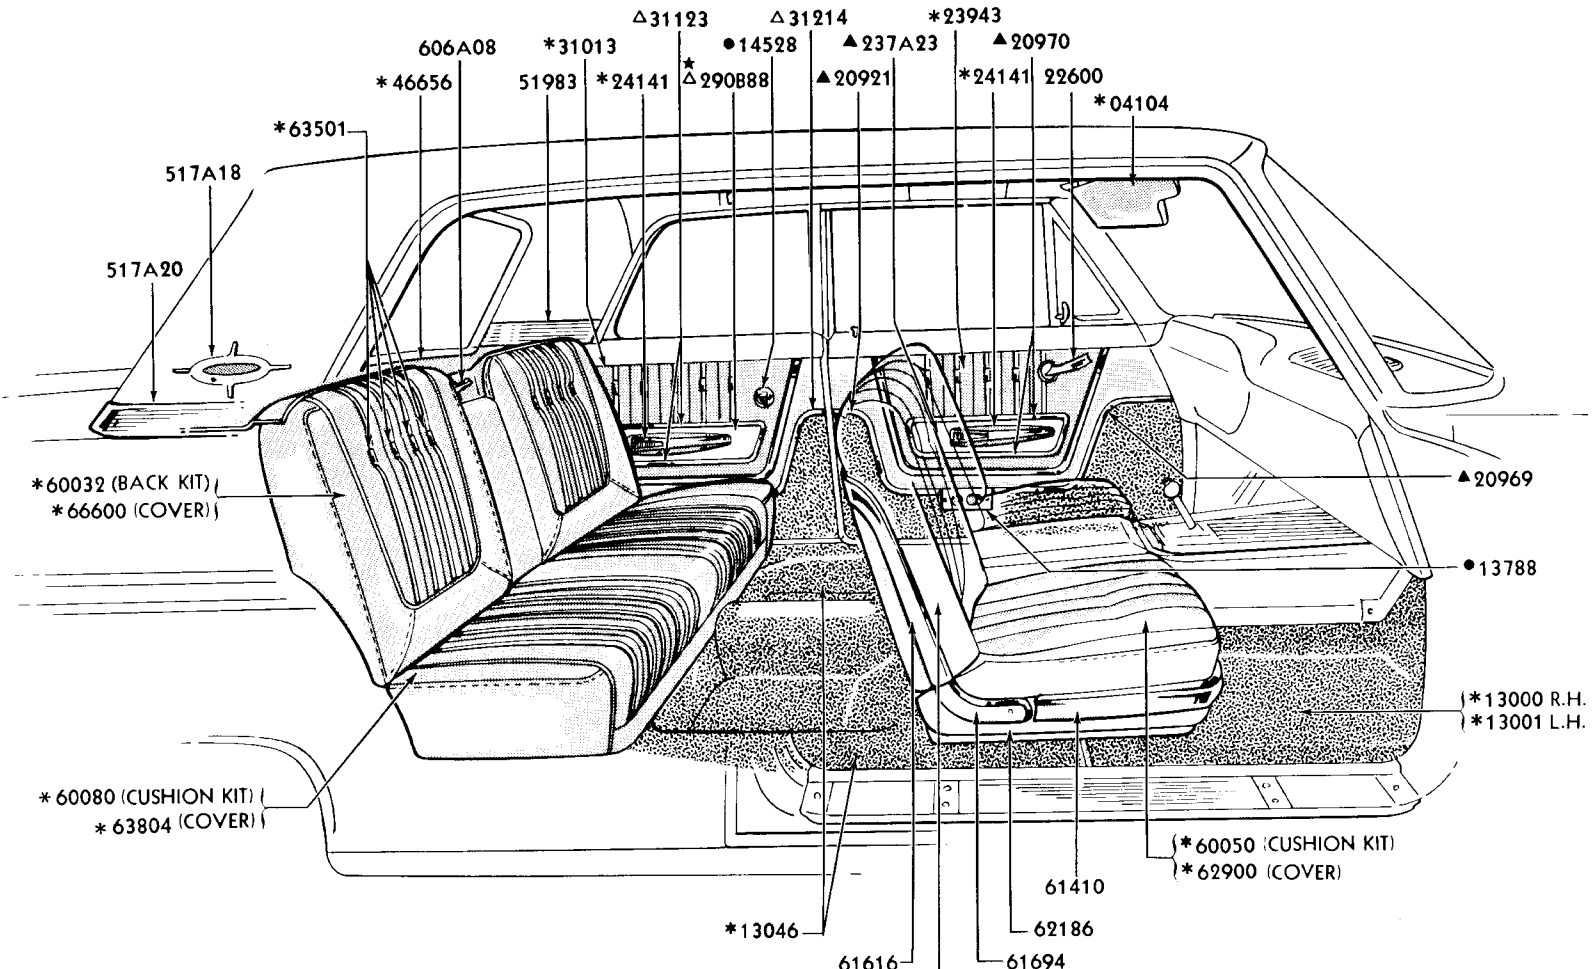

INTERIOR TRIM and RELATED PARTS - TYPICAL
1962/63 FORD - BODY TYPE 65

* REFER TO GROUP IN SOFT TRIM SECTION
● REFER TO GROUP IN CHASSIS SECTION
▲ ALSO INCLUDED IN 23942-3
Δ ALSO INCLUDED IN 31012-3

* 60136 (BACK KIT)
* 64416 (COVER)
* 60762 PANEL (BACK REAR INSERT)