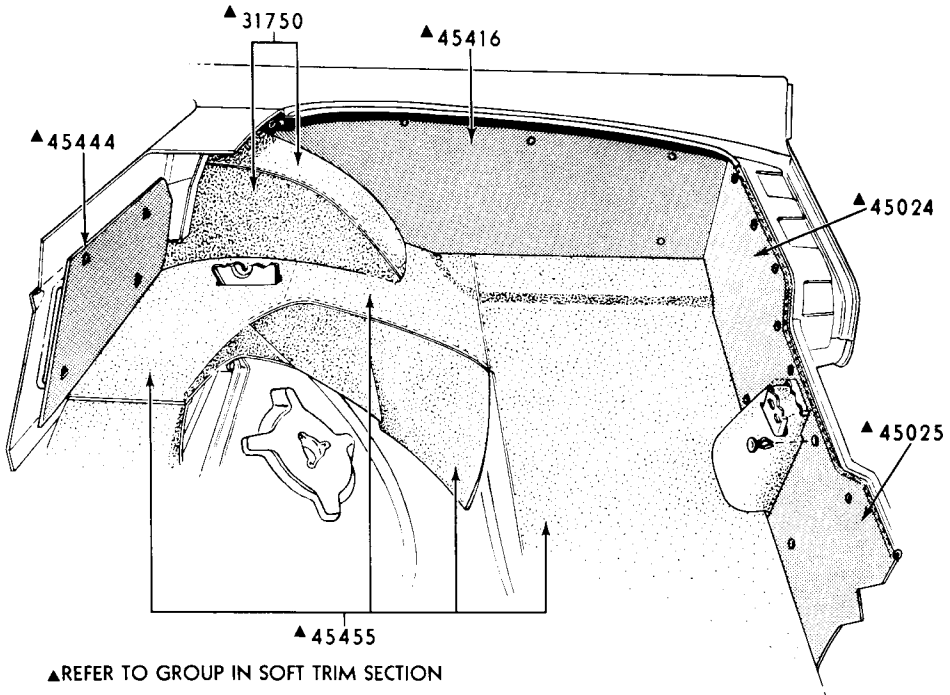

CARPETS and RELATED PARTS
1960 THUNDERBIRD

▲REFER TO GROUP IN SOFT TRIM SECTION

P-2623

LUGGAGE COMPARTMENT TRIM
1960 THUNDERBIRD