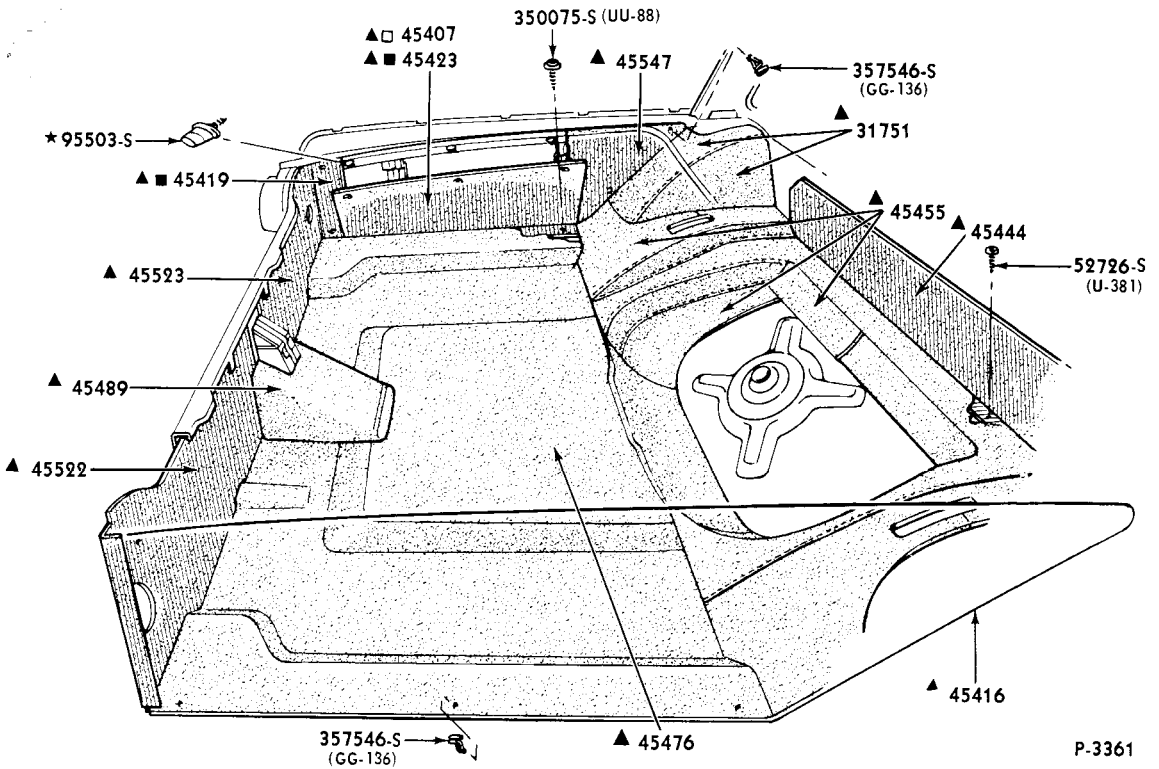

P-3361

- ▲ REFER TO GROUP IN SOFT TRIM SECTION
- 1961/62 ONLY
- 1963 ONLY

P-3362